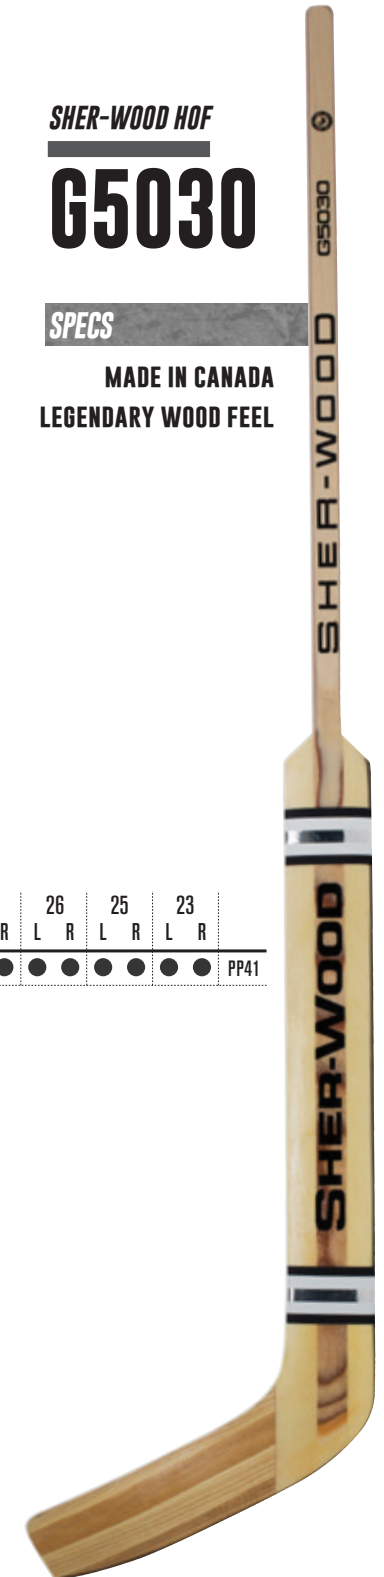

SPECS

**MADE IN CANADA
LEGENDARY WOOD FEEL**

27	26	25	23	
L	R	L	R	L
●	●	●	●	●
				PP41