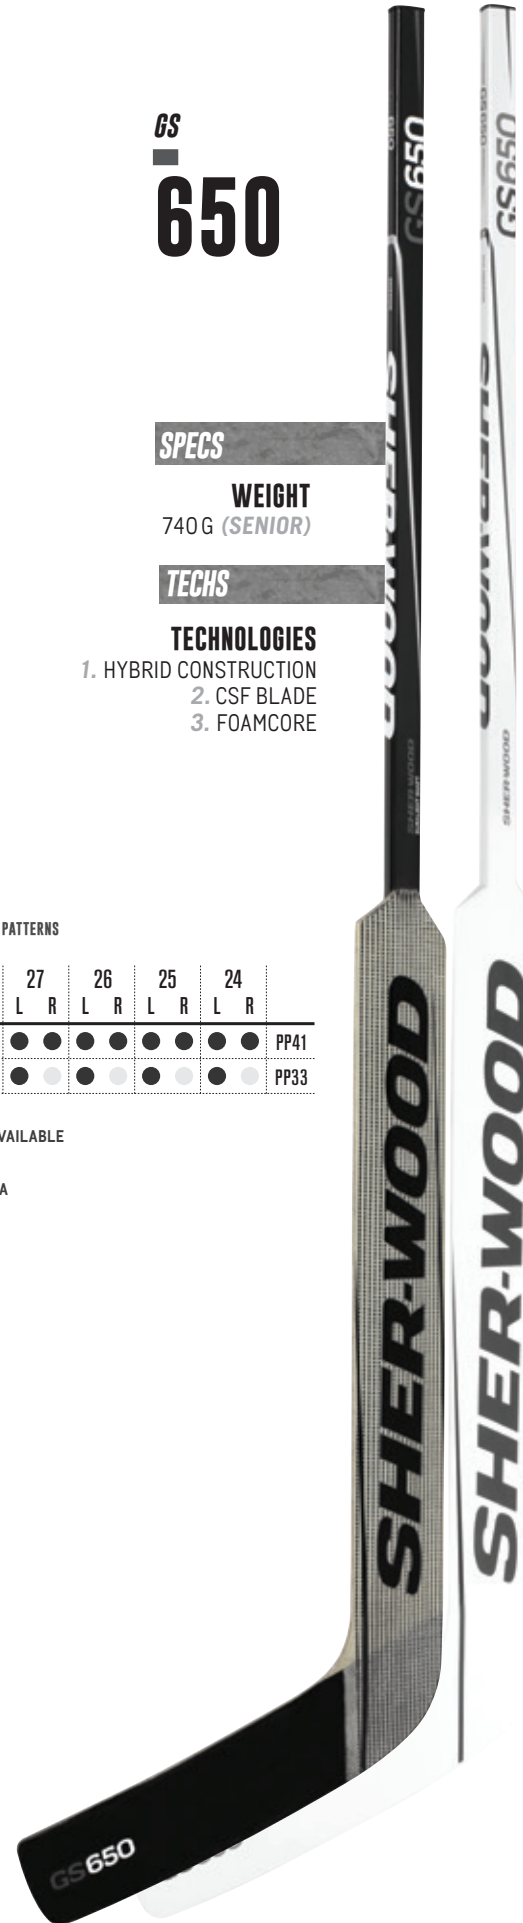

LENGTHS & PATTERNS

27		26		25		
L	R	L	R	L	R	
●	●	●	●	●	●	PP41
●	●	●	●	●	●	PP30

● = AVAILABLE

● = NA

TRUE TOUCH T80

SPECS

WEIGHT
790G (SENIOR)

TECHS

CSF BLADE

(CARBON SEAL FINISH) HIGH STRENGTH AND FLEXIBLE CARBON PLATE APPLIED ON BOTH SIDES OF THE BLADE TO CREATE A SANDWICH EFFECT AND IMPROVE DURABILITY

GS 650

SPECS

WEIGHT
740 G (SENIOR)

TECHS

TECHNOLOGIES
1. HYBRID CONSTRUCTION
2. CSF BLADE
3. FOAMCORE

LENGTHS & PATTERNS

28		27		26		25		24		
L	R	L	R	L	R	L	R	L	R	
●	●	●	●	●	●	●	●	●	●	PP41
●	●	●	●	●	●	●	●	●	●	PP33

● = AVAILABLE

○ = NA

GS 350

SPECS

WEIGHT
820 G (SENIOR)

TECHS